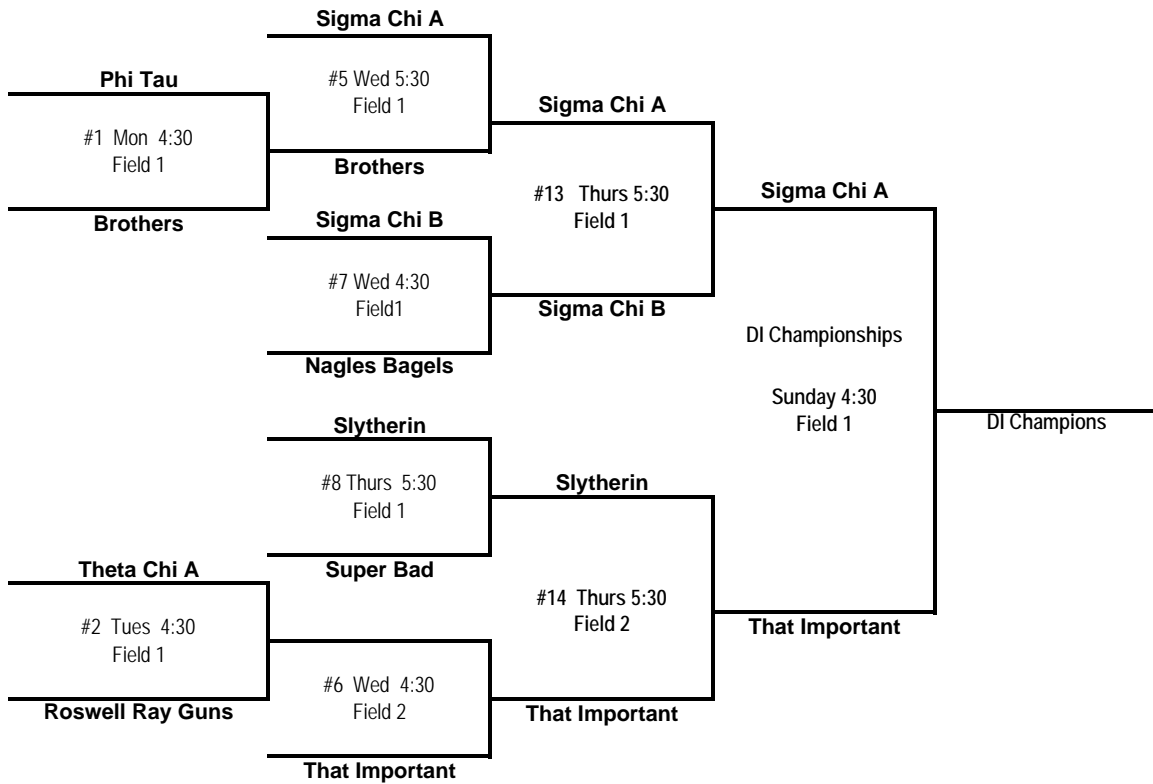

Intramural Flag Football Championships 2009 Div. I